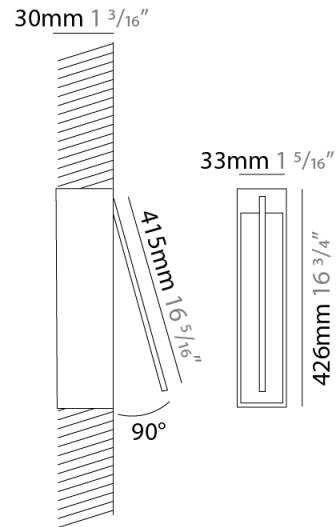

PROJECT	_____
TYPE	_____
SPECIFIER	_____
QUANTITY	_____
DATE	_____

SPILLO 1 ROD RECESSED

D46006- _____ - _____
base number   Color   Finish
                         Temperature   Options

1. To build a product code in our configurator select the specify button on the base model # product page
2. To build a manual product code on this datasheet choose from the options listed below in blue font and add the suffix to the base model #

GENERAL

Series: Spillo
Subseries: Spillo 1 Rod
Brand: Icone
Division: Design
Mounting Type: Recessed
Mounting Location: Wall
Subcategory: Ambient

PHYSICAL

Shape: Rectangle
Width (mm): 33
Width (in): 1 ⁵/₁₆
Height (mm): 426
Height (in): 16 ³/₄
Min. Recessing Depth (mm): 30
Min. Recessing Depth (in): 1 ³/₁₆
Light Distribution: Adjustable
Fixture Finish: WHI / BLK / CHR / BGD
Fixture Material: Brass

ELECTRICAL

Lamp Type: LED
Total Output Wattage (W): 4.8
Dimming: 0-10V Dimming
Driver Included: No
Driver Location: Remote
Driver Type: Constant Voltage - 120Vac
Driver Class: Class 2
Input Voltage (V): 120
Output Voltage (V): 12
Upon Request: (Not included, see components) 0-10Vdc dimming / 277Vac

LED

Color Temperature (°K): 2700 / 3000
Nominal Lumen (lm): 440
CRI: >90 CRI
Lamp Life (hrs): 50000

OPTICAL

Adjustability: Tilt 120°

RATINGS AND CERTIFICATIONS

Certified By: Certified for North American Standards
IP rating: IP20