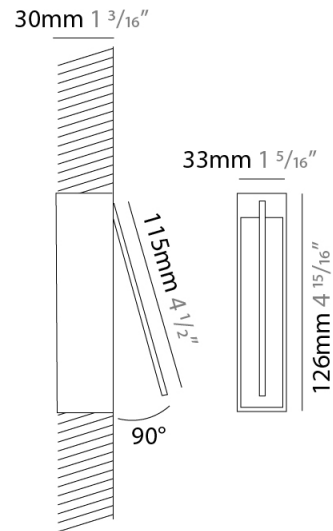

GENERAL

Series: Spillo
 Subseries: Spillo 1 Rod
 Brand: Icone
 Division: Design
 Mounting Type: Recessed
 Mounting Location: Wall
 Subcategory: Ambient

PHYSICAL

Shape: Rectangle
 Width (mm): 33
 Width (in): 1 ⁵/₁₆
 Height (mm): 126
 Height (in): 4 ¹⁵/₁₆
 Min. Recessing Depth (mm): 30
 Min. Recessing Depth (in): 1 ³/₁₆
 Light Distribution: Adjustable
[Fixture Finish: WHI / BLK / CHR / BGD](#)
 Fixture Material: Brass

LED

[Color Temperature \(°K\): 2700 / 3000](#)
 Nominal Lumen (lm): 110
 CRI: >90 CRI
 Lamp Life (hrs): 50000

OPTICAL

Adjustability: Tilt 120°

RATINGS AND CERTIFICATIONS

Certified By: Certified for North American Standards
 IP rating: IP20

GENERAL

Series: Spillo
 Subseries: Spillo 1 Rod
 Brand: Icone
 Division: Design
 Mounting Type: Recessed
 Mounting Location: Wall
 Subcategory: Ambient

PHYSICAL

Shape: Rectangle
 Width (mm): 33
 Width (in): 1 ⁵/₁₆
 Height (mm): 226
 Height (in): 8 ⁷/₈
 Min. Recessing Depth (mm): 30
 Min. Recessing Depth (in): 1 ³/₁₆
 Light Distribution: Adjustable
[Fixture Finish: WHI / BLK / CHR / BGD](#)
 Fixture Material: Brass

GENERAL

Series: Spillo
 Subseries: Spillo 1 Rod
 Brand: Icone
 Division: Design
 Mounting Type: Recessed
 Mounting Location: Wall
 Subcategory: Ambient

PHYSICAL

Shape: Rectangle
 Width (mm): 33
 Width (in): 1 ⁵/₁₆
 Height (mm): 326
 Height (in): 12 ¹³/₁₆
 Min. Recessing Depth (mm): 30
 Min. Recessing Depth (in): 1 ³/₁₆
 Light Distribution: Adjustable
 Fixture Finish: WHI / BLK / CHR / BGD
 Fixture Material: Brass