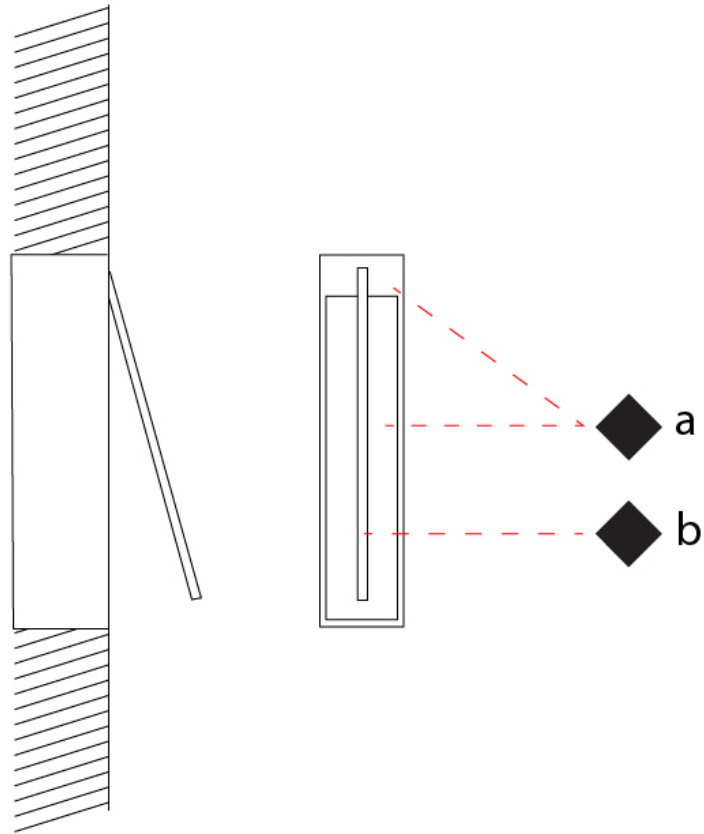

SPILLO 1 ROD RECESSED

D46008-

PROJECT

TYPE

SPECIFIER

QUANTITY

DATE

D