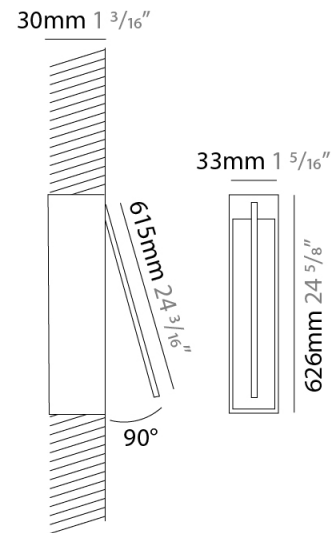

SPILLO 1 ROD RECESSED

D46008- -

base number
Color   Temperature   Finish   Options

1. To build a product code in our configurator select the specify button on the base model # product page
2. To build a manual product code on this datasheet choose from the options listed below in blue font and add the suffix to the base model #

GENERAL

Series: Spillo
Subseries: Spillo 1 Rod
Brand: Icone
Division: Design
Mounting Type: Recessed
Mounting Location: Wall
Subcategory: Ambient

PHYSICAL

Shape: Rectangle
Width (mm): 33
Width (in): 1 ⁵/₁₆
Height (mm): 626
Height (in): 24 ⁵/₈
Min. Recessing Depth (mm): 30
Min. Recessing Depth (in): 1 ³/₁₆
Light Distribution: Adjustable
[Fixture Finish: WHI / BLK / CHR / BGD](#)
Fixture Material: Brass

ELECTRICAL

Lamp Type: LED
Total Output Wattage (W): 7.92
Dimming: 0-10V Dimming
Driver Included: No
Driver Location: Remote
Driver Type: Constant Voltage - 120Vac
Driver Class: Class 2
Input Voltage (V): 120
Output Voltage (V): 12
Upon Request: (Not included, see components) 0-10Vdc dimming / 277Vac

LED

[Color Temperature (°K): 2700 / 3000](#)
Nominal Lumen (lm): 660
CRI: >90 CRI
Lamp Life (hrs): 50000

OPTICAL

Adjustability: Tilt 120°

RATINGS AND CERTIFICATIONS

Certified By: Certified for North American Standards
IP rating: IP20

PROJECT
TYPE
SPECIFIER
QUANTITY
DATE