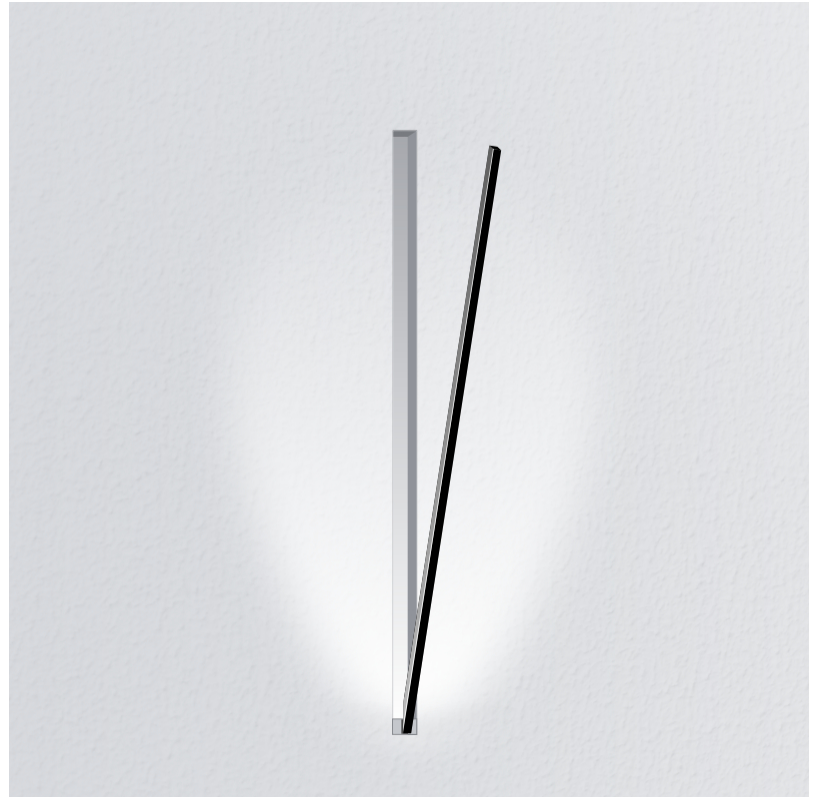

SPILLO 1 ROD RECESSED

D46009- -

base number
Color   Temperature   Finish   Options

1. To build a product code in our configurator select the specify button on the base model # product page
2. To build a manual product code on this datasheet choose from the options listed below in blue font and add the suffix to the base model #

GENERAL

Series: Spillo
Subseries: Spillo 1 Rod
Brand: Icone
Division: Design
Mounting Type: Recessed
Mounting Location: Wall
Subcategory: Ambient

PHYSICAL

Shape: Rectangle
Width (mm): 33
Width (in): 1 ⁵/₁₆
Height (mm): 826
Height (in): 32 ¹/₂
Min. Recessing Depth (mm): 30
Min. Recessing Depth (in): 1 ³/₁₆
Light Distribution: Adjustable
[Fixture Finish: WHI / BLK / CHR / BGD](#)
Fixture Material: Brass

ELECTRICAL

Lamp Type: LED
Total Output Wattage (W): 10.56
Dimming: 0-10V Dimming
Driver Included: No
Driver Location: Remote
Driver Type: Constant Voltage - 120Vac
Driver Class: Class 2
Input Voltage (V): 120
Output Voltage (V): 12
Upon Request: (Not included, see components) 0-10Vdc dimming / 277Vac

LED

[Color Temperature (°K): 2700 / 3000](#)
Nominal Lumen (lm): 880
CRI: >90 CRI
Lamp Life (hrs): 50000

OPTICAL

Adjustability: Tilt 120°

RATINGS AND CERTIFICATIONS

Certified By: Certified for North American Standards
IP rating: IP20

PROJECT
TYPE
SPECIFIER
QUANTITY
DATE