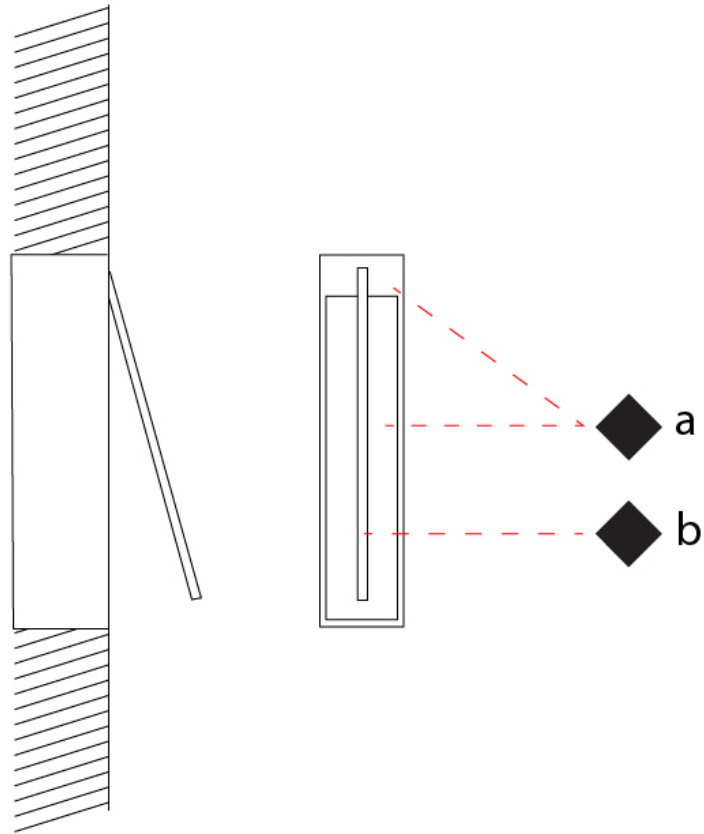

SPILLO 1 ROD RECESSED

D46004-

PROJECT

TYPE

SPECIFIER

QUANTITY

DATE

D