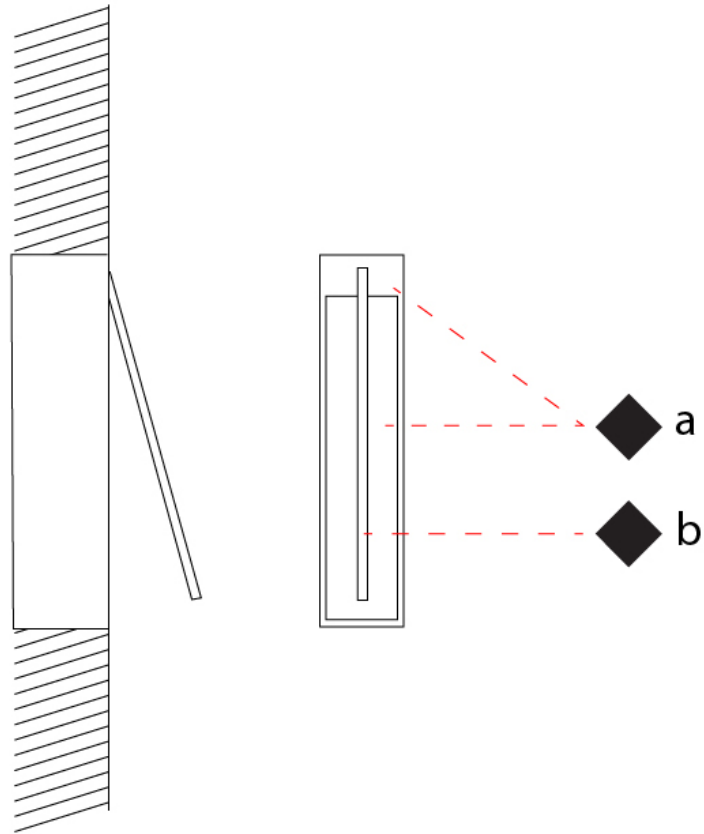

SPILLO 1 ROD RECESSED

D46005-

PROJECT

TYPE

SPECIFIER

QUANTITY

DATE

D